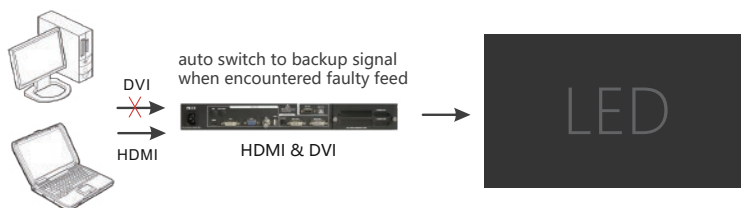

Application 3: Audio & Video Sync Switching

De-embedded audio from HDMI DVI and USB player. Support audio & video sync switching with 3.5mm audio jack.

FEATURES

Plug & play USB Media Player

VA1 has USB port on both front and back panel. Support both image and video media files.

Signal Hot Backup

Support DVI-HDMI hot backup. VA1 support auto switch when encountered input signal issue.

Seamless switching

Seamless switching between any input channel

AV Sync Switching

Support HDMI DVI USB audio & video switching with 3.5mm audio jack output.