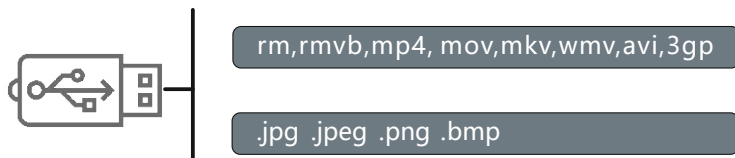

Application 3: Audio & Video Sync Switching

De-embedded audio from HDMI DVI and USB player. Support audio & video sync switching with 3.5mm audio jack.

FEATURES

Plug & play USB Media Player

VA1 has USB port on both front and back panel. Support both image and video media files.