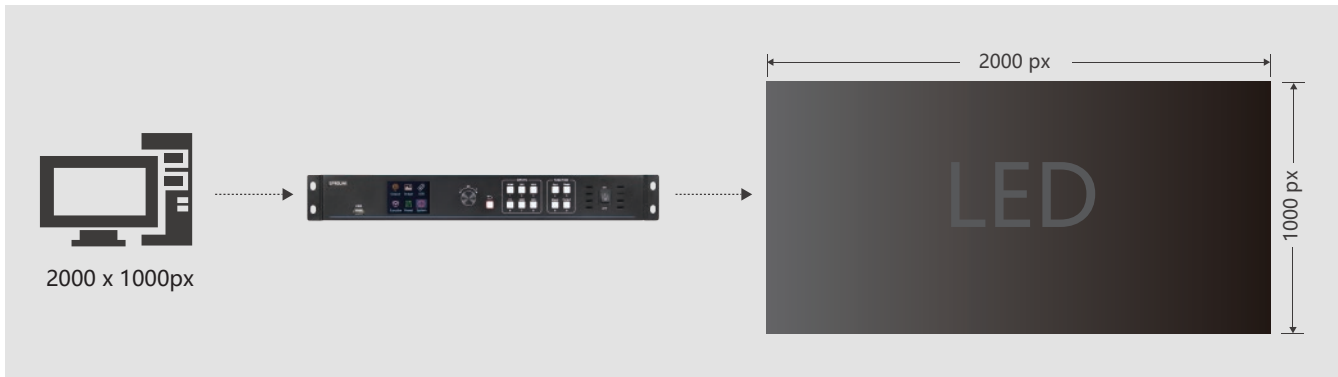

SPROLINK®

www.sprolink.com

PRODUCT APPLICATIONS

Application 1: Customized Input & Output Resolution for Pixel by Pixel Display

VA1 Support customized output resolution. Compatible with any LED screen size within 2K. Use EDID Management to configure input resolution. Realize Pixel by Pixel Display without any stretch or compression.

Application 2: Play Video & Image Content Via USB with 6 Transition Feature

VA1 has hot-swap USB port on both front and back panel. Support up to 6 transition effects among video and image media files.

SPECIFICATIONS

Inputs	Standard 1 × DVI / 1 x HDMI / 2 x USB 1 × VGA / 1x CVBS Optional 1 × SDI + LOOP
Outputs	Standard 2 × DVI 1 x 3.5mm audio jack
Operation	Front panel+RS232/USB Open Protocol Control
Input format	DVI VESA: 800x600 1024x768 1280x1024 1600x1200 1920x1080 1920x1200 2048x1152 HDMI SMPTE: 480i 576i 720p 1080i 1080p VESA: 800x600 1024x768 1280x720 1280x800 1280x960 1280x1024 1400x1050 1600x1200 1920x1080 1920x1200 2048x1152 VGA 800x600 1024x768 1280x1024 1600x1200 1920x1080 1920x1200 CVBS SMPTE: 480i 576i USB Video: 720P rm rmvb mp4 mov mkv wmv avi 3gp Picture: jpg jpeg png bmp
Output format	SMPTE 720p 1080p VESA 1024x768 1280x720 1280x1024 1400x1050 1600x1200 1920x1080 1920x1200 2048x1152 2560x816 1024x1280 1152x1152 1280x1280 1536x1536
Input Power	AC 100~264V (Typical110/220) 50/60Hz
Max Power	20W
TEMP	-25°C~55°C (Typical 25°C)
HUM	20%~90%
Weight	3.0kg (Device) 4.0kg (Packed)
Dimensions	480mm x 265mm x 44mm (Device) 540mm x 365mm x 135mm (Packed)