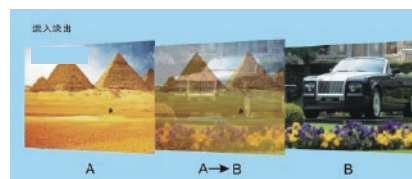

Seamless switching

Seamless switching between any input channel

AV Sync Switching

Support HDMI DVI USB audio & video switching with 3.5mm audio jack output.