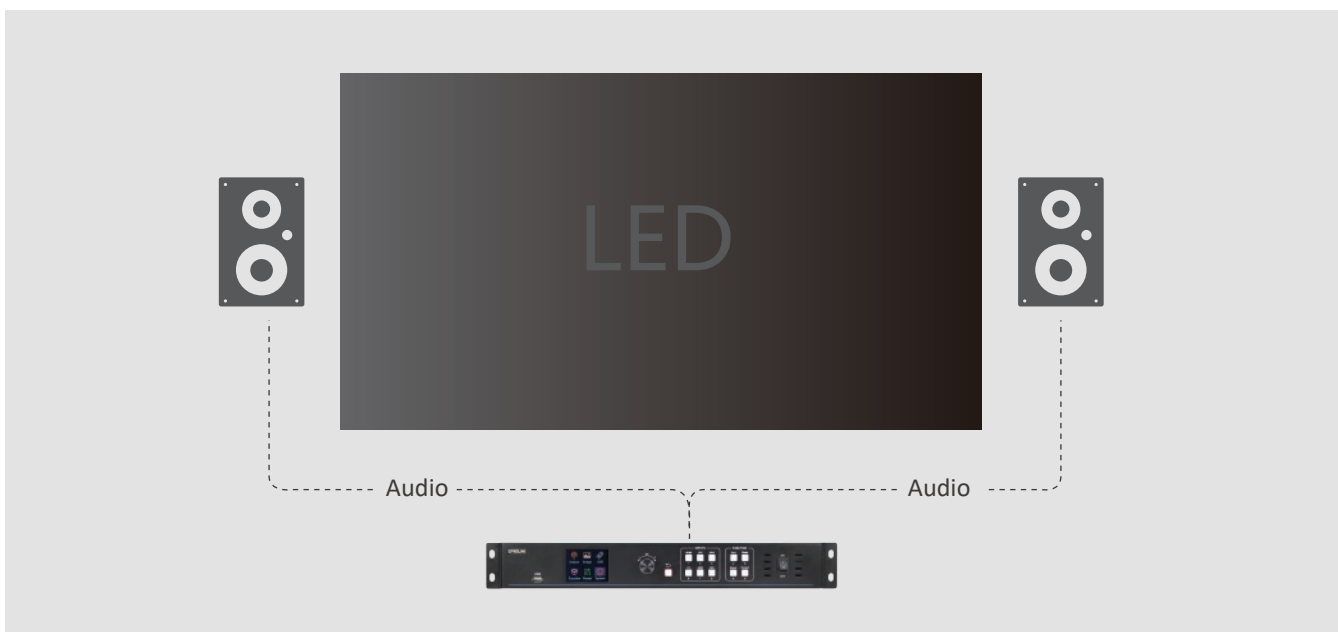

SPROLINK®

www.sprolink.com

PRODUCT APPLICATIONS

Application 1: Customized Input & Output Resolution for Pixel by Pixel Display

VA1 Support customized output resolution. Compatible with any LED screen size within 2K. Use EDID Management to configure input resolution. Realize Pixel by Pixel Display without any stretch or compression.

Application 2: Play Video & Image Content Via USB with 6 Transition Feature

VA1 has hot-swap USB port on both front and back panel. Support up to 6 transition effects among video and image media files.

Application 3: Audio & Video Sync Switching

De-embedded audio from HDMI DVI and USB player. Support audio & video sync switching with 3.5mm audio jack.

FEATURES

Plug & play USB Media Player

VA1 has USB port on both front and back panel. Support both image and video media files.

SPECIFICATIONS

Inputs	Standard 1 × DVI / 1 x HDMI / 2 x USB 1 × VGA / 1x CVBS Optional 1 × SDI + LOOP
Outputs	Standard 2 × DVI 1 x 3.5mm audio jack
Operation	Front panel+RS232/USB Open Protocol Control
Input format	DVI VESA: 800x600 1024x768 1280x1024 1600x1200 1920x1080 1920x1200 2048x1152 HDMI SMPTE: 480i 576i 720p 1080i 1080p VESA: 800x600 1024x768 1280x720 1280x800 1280x960 1280x1024 1400x1050 1600x1200 1920x1080 1920x1200 2048x1152 VGA 800x600 1024x768 1280x1024 1600x1200 1920x1080 1920x1200 CVBS SMPTE: 480i 576i USB Video: 720P rm rmvb mp4 mov mkv wmv avi 3gp Picture: jpg jpeg png bmp
Output format	SMPTE 720p 1080p VESA 1024x768 1280x720 1280x1024 1400x1050 1600x1200 1920x1080 1920x1200 2048x1152 2560x816 1024x1280 1152x1152 1280x1280 1536x1536
Input Power	AC 100~264V (Typical110/220) 50/60Hz
Max Power	20W
TEMP	-25°C~55°C (Typical 25°C)
HUM	20%~90%
Weight	3.0kg (Device) 4.0kg (Packed)
Dimensions	480mm x 265mm x 44mm (Device) 540mm x 365mm x 135mm (Packed)