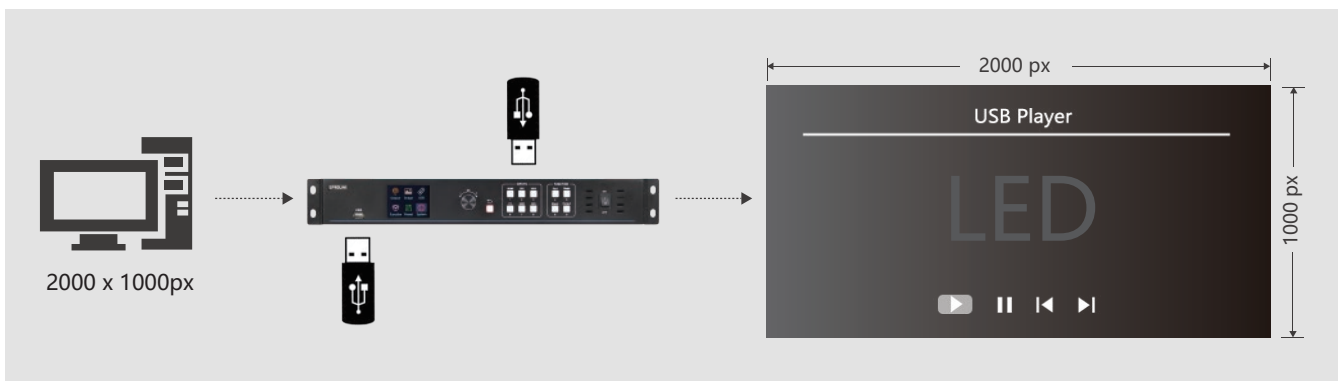

SPROLINK®

www.sprolink.com

PRODUCT APPLICATIONS

Application 1: Customized Input & Output Resolution for Pixel by Pixel Display

VA1 Support customized output resolution. Compatible with any LED screen size within 2K. Use EDID Management to configure input resolution. Realize Pixel by Pixel Display without any stretch or compression.

Application 2: Play Video & Image Content Via USB with 6 Transition Feature

VA1 has hot-swap USB port on both front and back panel. Support up to 6 transition effects among video and image media files.

Application 3: Audio & Video Sync Switching

De-embedded audio from HDMI DVI and USB player. Support audio & video sync switching with 3.5mm audio jack.

FEATURES

Plug & play USB Media Player

VA1 has USB port on both front and back panel. Support both image and video media files.

SPECIFICATIONS

Inputs	Standard 1 × DVI / 1 x HDMI / 2 x USB 1 × VGA / 1x CVBS Optional 1 × SDI + LOOP
Outputs	Standard 2 × DVI 1 x 3.5mm audio jack
Operation	Front panel+RS232/USB Open Protocol Control
Input format	DVI VESA: 800x600 1024x768 1280x1024 1600x1200 1920x1080 1920x1200 2048x1152 HDMI SMPTE: 480i 576i 720p 1080i 1080p VESA: 800x600 1024x768 1280x720 1280x800 1280x960 1280x1024 1400x1050 1600x1200 1920x1080 1920x1200 2048x1152 VGA 800x600 1024x768 1280x1024 1600x1200 1920x1080 1920x1200 CVBS SMPTE: 480i 576i USB Video: 720P rm rmvb mp4 mov mkv wmv avi 3gp Picture: jpg jpeg png bmp
Output format	SMPTE 720p 1080p VESA 1024x768 1280x720 1280x1024 1400x1050 1600x1200 1920x1080 1920x1200 2048x1152 2560x816 1024x1280 1152x1152 1280x1280 1536x1536
Input Power	AC 100~264V (Typical110/220) 50/60Hz
Max Power	20W
TEMP	-25°C~55°C (Typical 25°C)
HUM	20%~90%
Weight	3.0kg (Device) 4.0kg (Packed)
Dimensions	480mm x 265mm x 44mm (Device) 540mm x 365mm x 135mm (Packed)