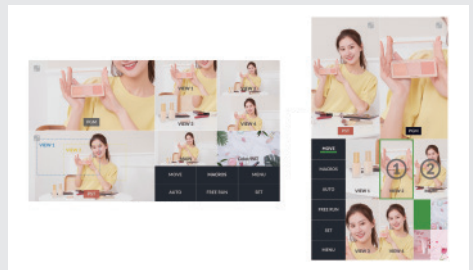

Virtual Camera Movement

Create Full HD Virtual Multi-Camera Video from One Single 4K Camera

As 4K cameras are widely used, but the full 4K resolution is not required for streamed content, users can utilize the 4K camera to obtain 4 cutout or regions of interest by MC-4K, to produce full HD virtual multi-camera video from a single 4K camera.

Easy Switching Between Horizontal and Vertical Screen

MC-4K support switching between horizontal and vertical screens, so user don't need to worry about the camera rotation direction during the live streaming in various application. Besides this, MC-4K also provides screen flip function. No matter how your device is placed, you can easily adjust the image to the best state to make your live broadcast smoother.

Applications

Live Interview

MC-4K is perfect for live interview application with the cropping function. For example, cut out the characters image as close up image, and do camera movement within those cropped images to realize vivid live interview. MC-4K help you reduce the amount of cameras needed, and save the budget.