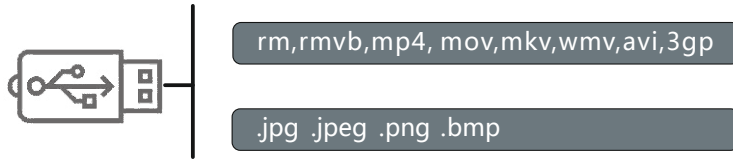

FEATURES

Plug & play USB Media Player

VA1 has USB port on both front and back panel. Support both image and video media files.

Signal Hot Backup

Support DVI-HDMI hot backup. VA1 support auto switch when encountered input signal issue.