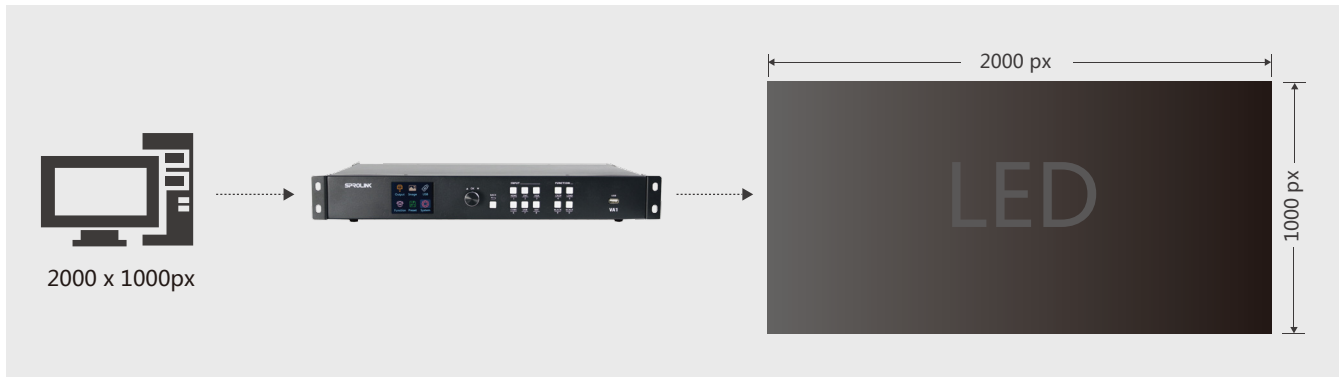

### Application 1: Customized Input & Output Resolution for Pixel by Pixel Display

VA1 Support customized output resolution. Compatible with any LED screen size within 2K. Use EDID Management to configure input resolution. Realize Pixel by Pixel Display without any stretch or compression.

## SPECIFICATIONS

Inputs	Standard 1 × DVI / 1 x HDMI / 2 x USB 1 × VGA / 1x CVBS Optional 1 × SDI + LOOP
Outputs	Standard 2 × DVI 1 x 3.5mm audio jack
Operation	Front panel+RS232/USB Open Protocol Control
Input format	DVI VESA: 800x600   1024x768   1280x1024   1600x1200   1920x1080   1920x1200   2048x1152 HDMI SMPTE: 480i   576i   720p   1080i   1080p   VESA: 800x600   1024x768   1280x720   1280x800   1280x960   1280x1024   1400x1050   1600x1200   1920x1080 1920x1200   2048x1152   VGA 800x600   1024x768   1280x1024   1600x1200   1920x1080   1920x1200 CVBS SMPTE: 480i   576i USB Video: 720P rm   rmvb   mp4   mov   mkv   wmv   avi   3gp Picture: jpg   jpeg   png   bmp
Output format	SMPTE 720p   1080p VESA 1024x768   1280x720   1280x1024   1400x1050   1600x1200   1920x1080   1920x1200   2048x1152   2560x816 1024x1280   1152x1152   1280x1280   1536x1536
Input Power	AC 100~264V ( Typical110/220 ) 50/60Hz
Max Power	20W
TEMP	-25°C~55°C ( Typical 25°C )
HUM	20%~90%
Weight	3.0kg ( Device ) 4.0kg ( Packed )
Dimensions	480mm x 265mm x 44mm ( Device ) 540mm x 365mm x 135mm ( Packed )