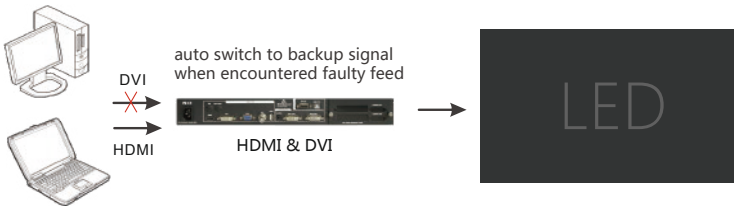

FEATURES

Plug & play USB Media Player

VA1 has USB port on both front and back panel. Support both image and video media files.

Signal Hot Backup

Support DVI-HDMI hot backup. VA1 support auto switch when encountered input signal issue.

Seamless switching

Seamless switching between any input channel

AV Sync Switching

Support HDMI DVI USB audio & video switching with 3.5mm audio jack output.

SPECIFICATIONS

Inputs	Standard 1 × DVI / 1 x HDMI / 2 x USB 1 × VGA / 1x CVBS Optional 1 × SDI + LOOP
Outputs	Standard 2 × DVI 1 x 3.5mm audio jack
Operation	Front panel+RS232/USB Open Protocol Control
Input format	DVI VESA: 800x600 | 1024x768 | 1280x1024 | 1600x1200 | 1920x1080 | 1920x1200 | 2048x1152 HDMI SMPTE: 480i | 576i | 720p | 1080i | 1080p | VESA: 800x600 | 1024x768 | 1280x720 | 1280x800 | 1280x960 | 1280x1024 | 1400x1050 | 1600x1200 | 1920x1080 1920x1200 | 2048x1152 | VGA 800x600 | 1024x768 | 1280x1024 | 1600x1200 | 1920x1080 | 1920x1200 CVBS SMPTE: 480i | 576i USB Video: 720P rm | rmvb | mp4 | mov | mkv | wmv | avi | 3gp Picture: jpg | jpeg | png | bmp
Output format	SMPTE 720p | 1080p VESA 1024x768 | 1280x720 | 1280x1024 | 1400x1050 | 1600x1200 | 1920x1080 | 1920x1200 | 2048x1152 | 2560x816 1024x1280 | 1152x1152 | 1280x1280 | 1536x1536
Input Power	AC 100~264V (Typical110/220) 50/60Hz
Max Power	20W
TEMP	-25°C~55°C (Typical 25°C)
HUM	20%~90%
Weight	3.0kg (Device) 4.0kg (Packed)
Dimensions	480mm x 265mm x 44mm (Device) 540mm x 365mm x 135mm (Packed)

Order Codes

Product Code	Model
P180-VA1-000-01	1U Scaler & Switcher with small button