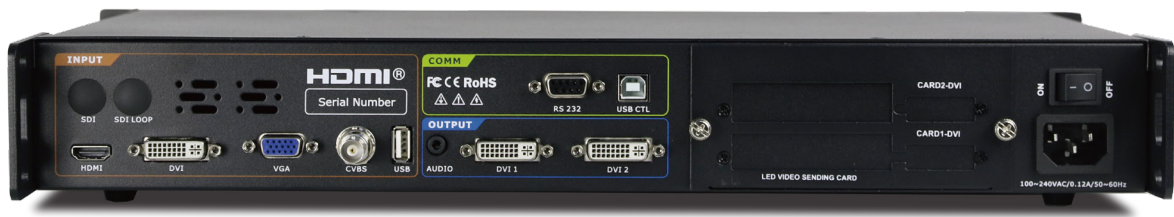

### Application 1: Customized Input & Output Resolution for Pixel by Pixel Display

VA1 Support customized output resolution. Compatible with any LED screen size within 2K. Use EDID Management to configure input resolution. Realize Pixel by Pixel Display without any stretch or compression.

### Application 2: Play Video & Image Content Via USB with 6 Transition Feature

VA1 has hot-swap USB port on both front and back panel. Support up to 6 transition effects among video and image media files.

### Application 3: Audio & Video Sync Switching

De-embedded audio from HDMI DVI and USB player. Support audio & video sync switching with 3.5mm audio jack.

## SPECIFICATIONS

Inputs	Standard 1 × DVI / 1 x HDMI / 2 x USB 1 × VGA / 1x CVBS Optional 1 × SDI + LOOP
Outputs	Standard 2 × DVI 1 x 3.5mm audio jack
Operation	Front panel+RS232/USB Open Protocol Control
Input format	DVI VESA: 800x600   1024x768   1280x1024   1600x1200   1920x1080   1920x1200   2048x1152 HDMI SMPTE: 480i   576i   720p   1080i   1080p   VESA: 800x600   1024x768   1280x720   1280x800   1280x960   1280x1024   1400x1050   1600x1200   1920x1080 1920x1200   2048x1152   VGA 800x600   1024x768   1280x1024   1600x1200   1920x1080   1920x1200 CVBS SMPTE: 480i   576i USB Video: 720P rm   rmvb   mp4   mov   mkv   wmv   avi   3gp Picture: jpg   jpeg   png   bmp
Output format	SMPTE 720p   1080p VESA 1024x768   1280x720   1280x1024   1400x1050   1600x1200   1920x1080   1920x1200   2048x1152   2560x816 1024x1280   1152x1152   1280x1280   1536x1536
Input Power	AC 100~264V ( Typical110/220 ) 50/60Hz
Max Power	20W
TEMP	-25°C~55°C ( Typical 25°C )
HUM	20%~90%
Weight	3.0kg ( Device ) 4.0kg ( Packed )
Dimensions	480mm x 265mm x 44mm ( Device ) 540mm x 365mm x 135mm ( Packed )