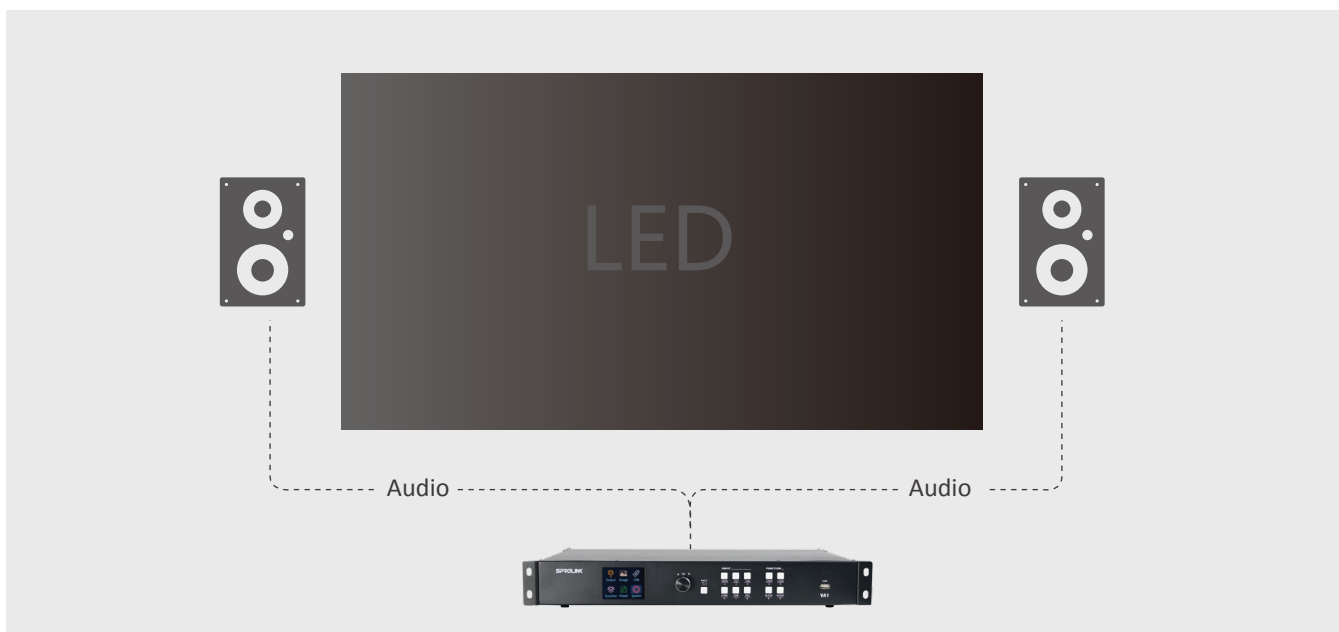

Application 3: Audio & Video Sync Switching

De-embedded audio from HDMI DVI and USB player. Support audio & video sync switching with 3.5mm audio jack.