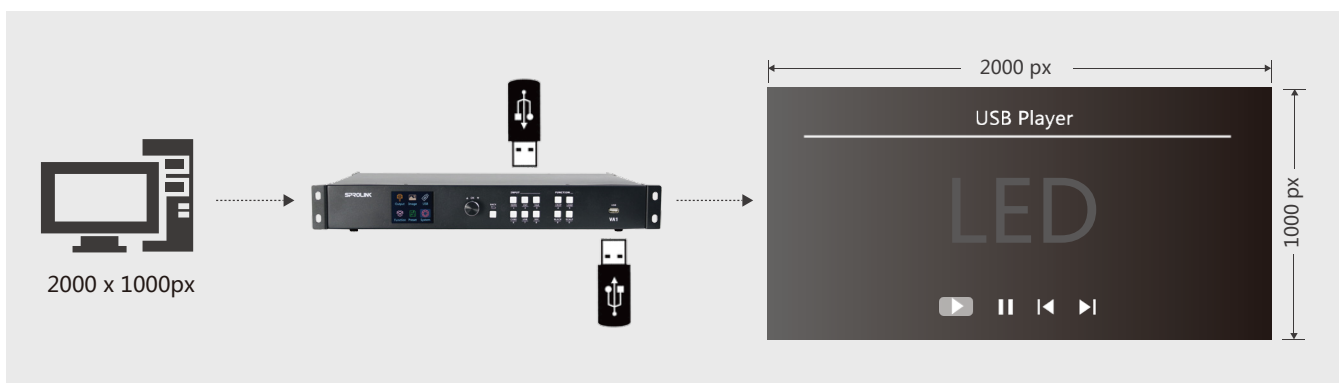

Application 2: Play Video & Image Content Via USB with 6 Transition Feature

VA1 has hot-swap USB port on both front and back panel. Support up to 6 transition effects among video and image media files.